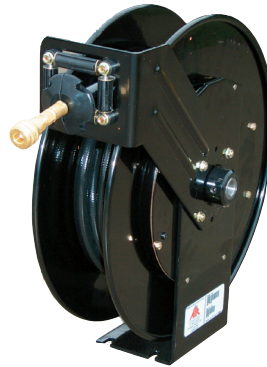

Breathing Air Hose Reels

HR-100M
Manual Reel

HR-50
Automatic Reel

When purchasing hose and reel, hose installed at no additional charge

3/8" or 1/2" Breathing Air Hose Reels Manual Rewind

Item No.	Description
HR-50M	Holds 50 feet of 3/8" ID hose or 25 feet of 1/2" ID hose
HR-100M	Holds 100 feet of 3/8" ID hose or 50 feet of 1/2" ID hose
HR-300M	Holds 300 feet of 3/8" ID hose or 150 feet of 1/2" ID hose
HR-450M	Holds 450 feet of 3/8" ID hose or 300 feet of 1/2" ID hose
HR-550M	Holds 550 feet of 3/8" ID hose or 300 feet of 1/2" ID hose
Manual Hose Reel Cart	
HR-200MC	Cart with handle and roller wheels - holds 225 feet of 3/8" or 200 feet of 1/2" ID hose

Reel colors may vary depending on reel type ordered.

HR-200MC
Manual Hose Reel Cart

3/8" or 1/2" Breathing Air Hose Reels Automatic Rewind

Item No.	Description
HR-50	Holds 50 feet of 3/8" ID breathing air hose
HR-50SS	Holds 50 feet of 3/8" ID breathing air hose, stainless steel reel
HR-100	Holds 100 feet of 3/8" ID breathing air hose
HR-100-5	Holds 100 feet of 1/2" ID breathing air hose
HR-505	Holds 50 feet of 1/2" ID breathing air hose
HR-575	Holds 75 feet of 1/2" ID breathing air hose

3/8" Breathing Air Hose Reels with Point of Attachment Automatic Rewind

Item No.	Description
HR-50POA	NIOSH point of attachment reel, holds 50' of 3/8" ID breathing air hose, installed regulator, pressure gauge, and safety relief valve. Use with NIOSH approved respirator hose.
HR-100POA	NIOSH point of attachment reel, holds 100' of 3/8" ID breathing air hose, installed regulator, pressure gauge, and safety relief valve. Use with NIOSH approved respirator hose.

1/4" Breathing Air Hose Reels - High Pressure Automatic Rewind

Item No.	Description
HPR-50	Holds 50 foot of 1/4" ID, 5000 psi high pressure air hose
HPR-350	Holds 50 foot of 1/4" ID, 6000 psi high pressure air hose
HPR-100	Holds 100 foot of 1/4" ID, 5000 psi high pressure air hose
HPR-1006K	Holds 100 foot of 1/4" ID, 6000 psi high pressure air hose