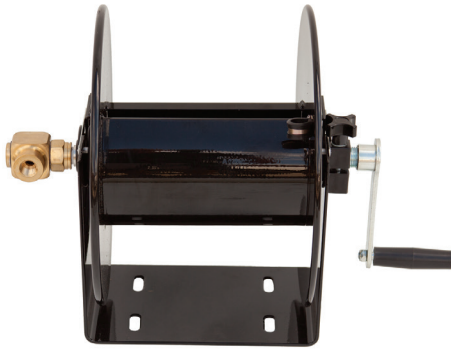

Breathing Air Hose Reels

HR-100M
Manual Reel

HR-50
Automatic Reel

When purchasing hose and reel, hose installed at no additional charge

3/8" or 1/2" Breathing Air Hose Reels Manual Rewind

Item No.	Description
HR-50M	Holds 50 feet of 3/8" ID hose or 25 feet of 1/2" ID hose
HR-100M	Holds 100 feet of 3/8" ID hose or 50 feet of 1/2" ID hose
HR-300M	Holds 300 feet of 3/8" ID hose or 150 feet of 1/2" ID hose
HR-450M	Holds 450 feet of 3/8" ID hose or 300 feet of 1/2" ID hose
HR-550M	Holds 550 feet of 3/8" ID hose or 300 feet of 1/2" ID hose
Manual Hose Reel Cart	
HR-200MC	Cart with handle and roller wheels - holds 225 feet of 3/8" or 200 feet of 1/2" ID hose

Reel colors may vary depending on reel type ordered.

HR-200MC
Manual Hose Reel Cart

3/8" or 1/2" Breathing Air Hose Reels Automatic Rewind

Item No.	Description
HR-50	Holds 50 feet of 3/8" ID breathing air hose
HR-50SS	Holds 50 feet of 3/8" ID breathing air hose, stainless steel reel
HR-100	Holds 100 feet of 3/8" ID breathing air hose
HR-100-5	Holds 100 feet of 1/2" ID breathing air hose
HR-505	Holds 50 feet of 1/2" ID breathing air hose
HR-575	Holds 75 feet of 1/2" ID breathing air hose

3/8" Breathing Air Hose Reels with Point of Attachment Automatic Rewind

Item No.	Description
HR-50POA	NIOSH point of attachment reel, holds 50' of 3/8" ID breathing air hose, installed regulator, pressure gauge, and safety relief valve. Use with NIOSH approved respirator hose.
HR-100POA	NIOSH point of attachment reel, holds 100' of 3/8" ID breathing air hose, installed regulator, pressure gauge, and safety relief valve. Use with NIOSH approved respirator hose.

1/4" Breathing Air Hose Reels - High Pressure Automatic Rewind

Item No.	Description
HPR-50	Holds 50 foot of 1/4" ID, 5000 psi high pressure air hose
HPR-350	Holds 50 foot of 1/4" ID, 6000 psi high pressure air hose
HPR-100	Holds 100 foot of 1/4" ID, 5000 psi high pressure air hose
HPR-1006K	Holds 100 foot of 1/4" ID, 6000 psi high pressure air hose