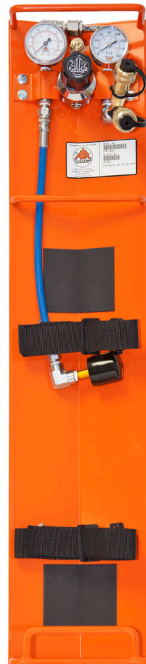

PAK SCBA Cylinder Systems

PAK-SFL™ Single Cylinder

PAK-SFL™

PAK-SFLDMB

The PAK-SFL™ is a complete single user breathing air PAK designed to mount a single cylinder on a forklift, or other equipment, and offers the ability to detach and carry as needed. The PAK-SFL™ can also be mounted on a wall for use for emergency response situations.

PAK-SFL™ mounted on forklift

Marine Board Single Cylinder UNI-PAK™

Item No.	Description
PAK-SFL	PAK-SFL™ single cylinder PAK, 4500 psi rated, 1 outlet, adjustable regulator, low pressure alarm whistle
PAK-SFLDMB	PAK-SFL™ mounting bracket

Cylinder sold separately - see cylinders on page 40

UNI-PAK™ Single Cylinder

Key Details:

- Portable 1 or 2 user breathing air PAK
- Supplied with 2 respirator fittings
- High pressure 4500 psi regulator
- Accepts 2216 psi or 4500 psi cylinders
- Safety relief valve, 125 psi
- Powder coated steel frame
- Dimensions: 34" L x 7²/₅" W x 4¹/₂" H
- Weight: 7 lbs (no cylinder)

Optional Carrier PAK-UNI1C

UNI-PAK™
PAK-UNI1

DUAL-PAK™ Dual Cylinder

Key Details:

- Portable 1 to 3 user breathing air PAK
- Supplied with 3 respirator fittings
- High pressure 4500 psi regulator
- Accepts 2216 psi or 4500 psi cylinders
- Safety relief valve, 125 psi
- Dimensions: 18" L x 9" W x 7" H
- Weight: 13 lbs (no cylinder)